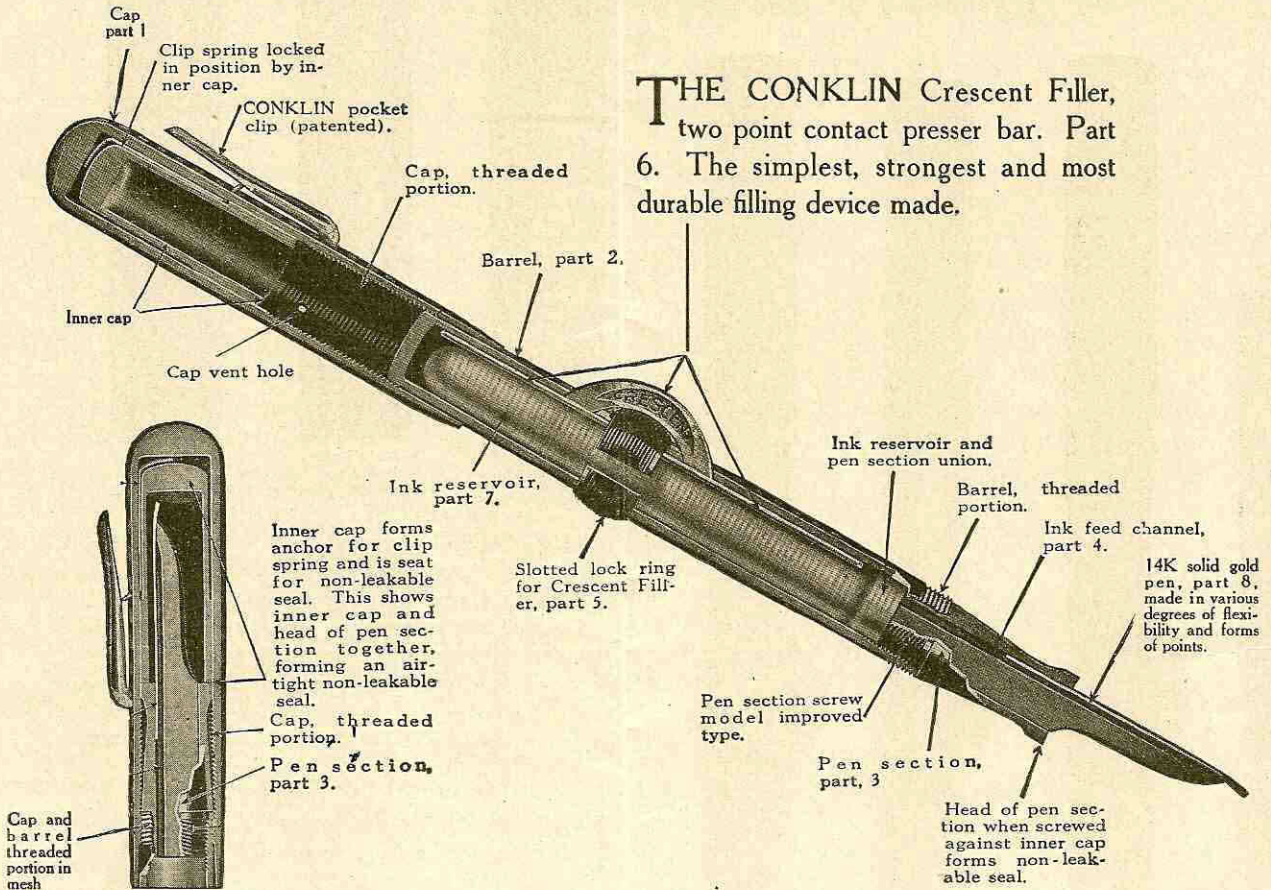

Sectional Assembly *Conklin* Crescent Filler Fountain Pen

THE CONKLIN Crescent Filler, two point contact presser bar. Part 6. The simplest, strongest and most durable filling device made.

NINE DOZEN

3-25 C	$ 7.50
3-25 P	7.50
27-20 C	67.50
12-20 P	30.00
15-30 C	45.00
3-30 P	9.00
10-40 C	40.00
6-50 C	30.00
4-75 C	30.00
6-21 C	18.00
2-21 P	6.00
4-22 C	14.00
2-22 P	7.00
3-32 C	12.00
5-23 P	17.50
3-24 P	9.00

$350.00

Less 40 and 8%..... 156.80

$193.20

78 Pocket Clips at fifteen cents each..... 11.70

Cost to you.....$204.90

SELLING PRICE.....$350.00

78 Pocket Clips at 25 cents each.. 19.50

$369.50

Cost..... 204.90

PROFIT.....$164.60

TWELVE DOZEN

9-25 C	$ 22.50
6-25 P	15.00
30-20 C	75.00
12-20 P	30.00
21-30 C	63.00
6-30 P	18.00
12-40 C	48.00
4-40 P	16.00
8-50 C	40.00
6-75 C	45.00
4-21 C	12.00
2-21 P	6.00
6-22 C	21.00
2-22 P	7.00
5-32 C	20.00
6-23 P	21.00
5-24 P	15.00

$474.50

Less 40 and 10%..... 218.27

$256.23

101 Pocket Clips at 15 cents each..... 15.15

Cost to you.....$271.38

SELLING PRICE.....$474.50

101 Pocket Clips at 25 cents each.. 25.25

$499.75

Cost..... 271.38

PROFIT.....$228.37